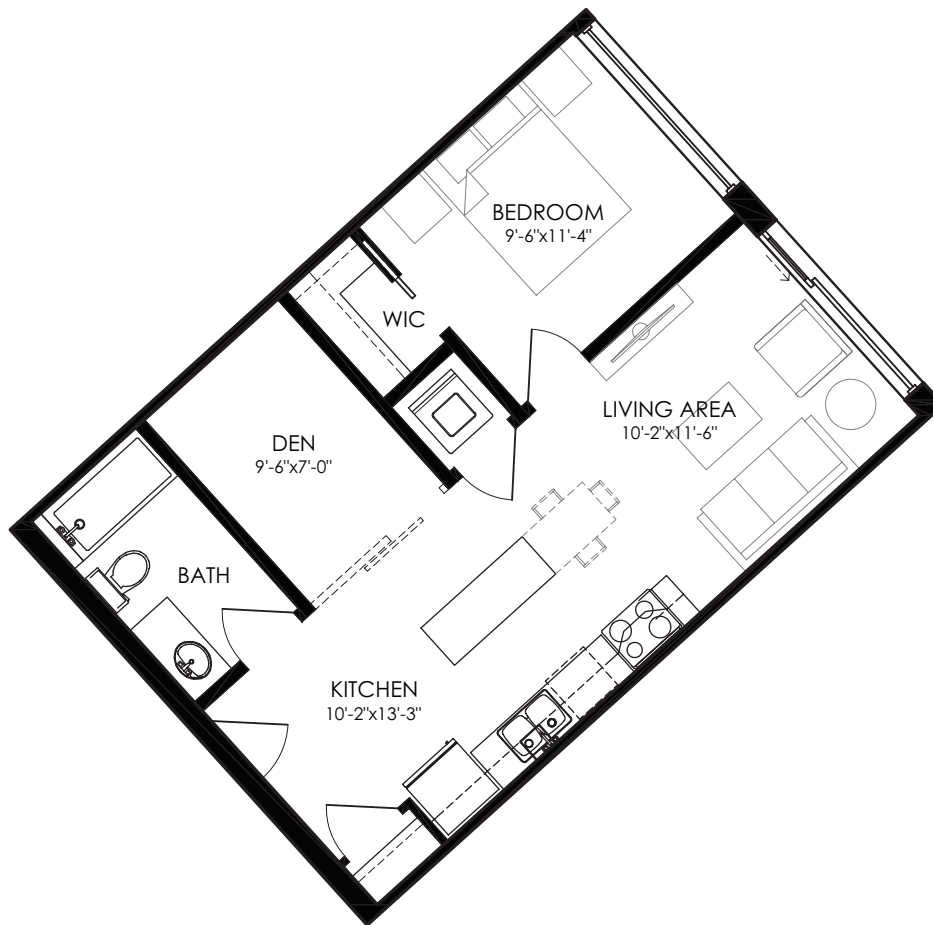

# Loft A

1 Bedroom + Den

**Total Size:** 647 sq.ft.  
**Floors:** 1, 2, 3, 4, 5, 6

**Interior:** 647 sq.ft.  
**Exterior:** 0 sq.ft.

Floor 6

Floors 3/4/5

Floor 2

Ground Floor

## Features:

Suite 111 features a  
107 sq.ft. terrace area