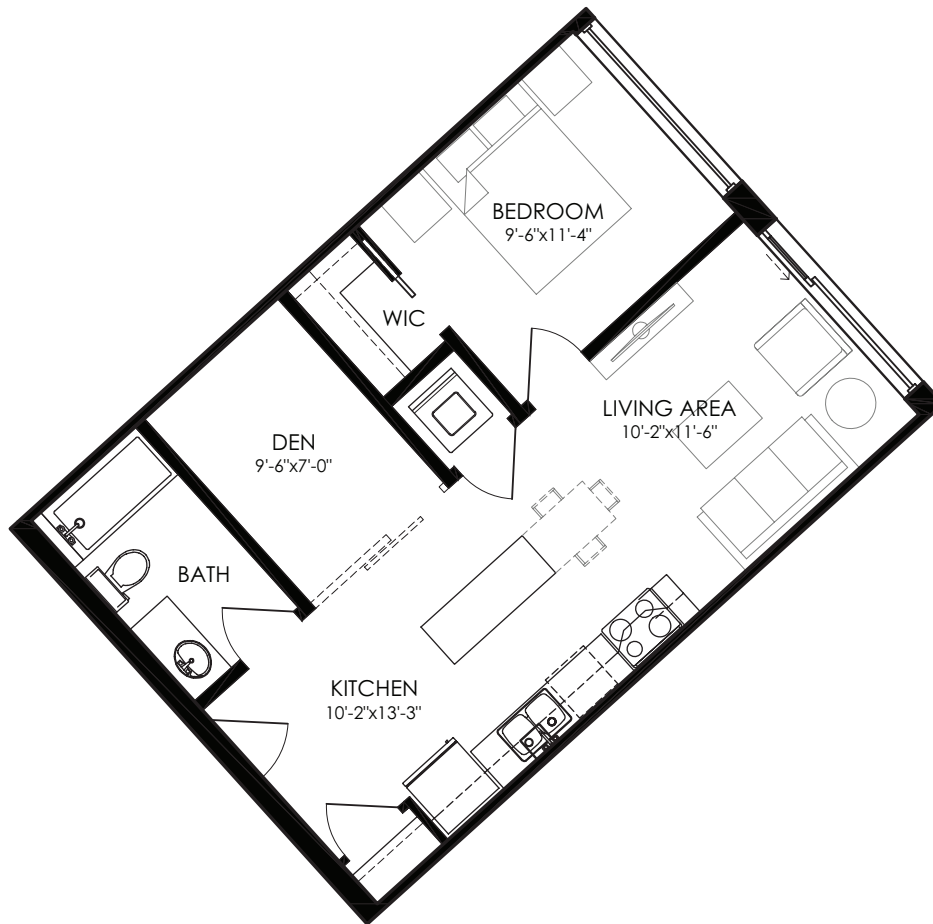

Loft A

1 Bedroom + Den

Total Size: 647 sq.ft.
Floors: 1, 2, 3, 4, 5, 6

Interior: 647 sq.ft.
Exterior: 0 sq.ft.

Floor 6

Floors 3/4/5

Floor 2

Ground Floor

Features:

Suite 111 features a 107 sq.ft. terrace area