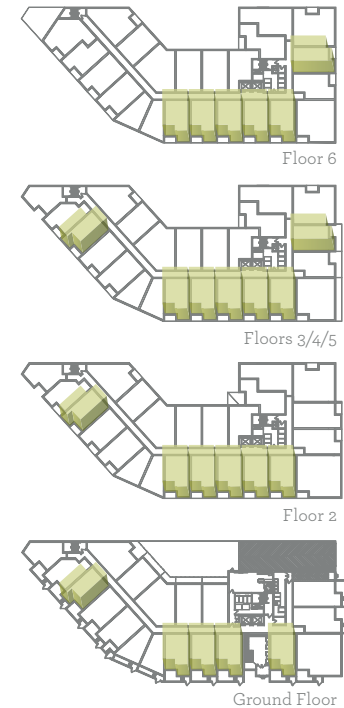

Loft B1

1 Bedroom + Den | With Ensuite

Total Size: 751 sq.ft.
Floors: 1, 2, 3, 4, 5, 6

Interior: 709 sq.ft.
Exterior: 42 sq.ft.

Features:

Suites 101, 102, 103, 108, 122 feature a 91 sq.ft. walk-up terrace

Suite 319 features a 153 sq.ft. balcony