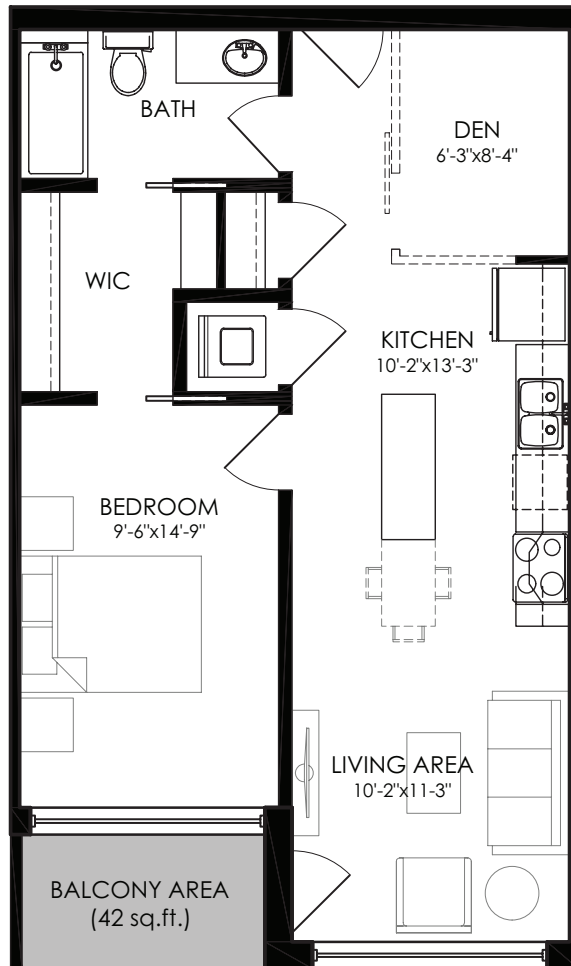

Loft B1

1 Bedroom + Den | With Ensuite

Total Size: 751 sq.ft.
Floors: 1, 2, 3, 4, 5, 6

Interior: 709 sq.ft.
Exterior: 42 sq.ft.

Features:

Suites 101, 102, 103, 108, 122 feature a 91 sq.ft. walk-up terrace

Suite 319 features a 153 sq.ft. balcony