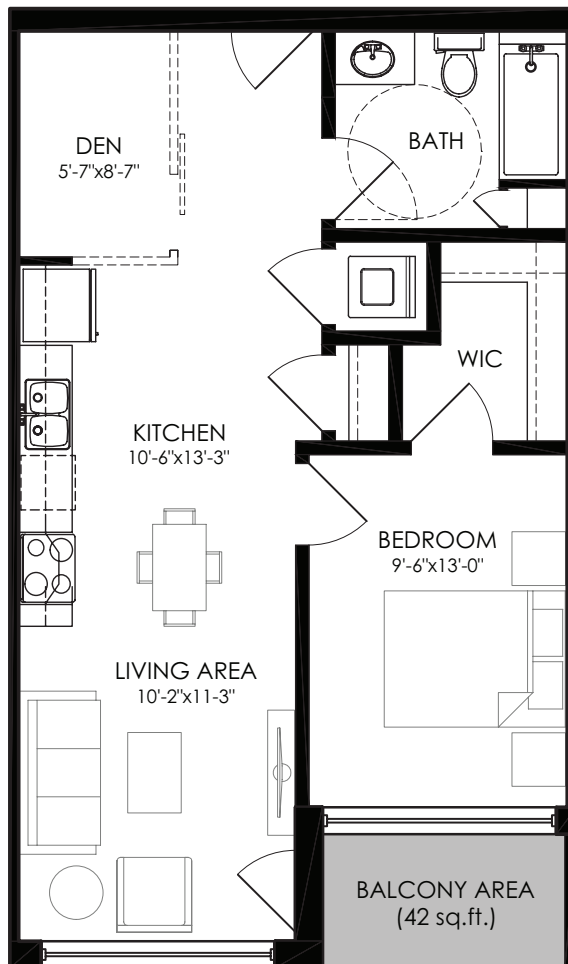

Loft B2

1 Bedroom + Den

Total Size: 751 sq.ft.
Floors: 1, 2, 3, 4, 5, 6

Interior: 709 sq.ft.
Exterior: 42 sq.ft.

Features:

Suite 106 features a 56 sq.ft. walk-up terrace

Suite 107 features a 91 sq.ft. walk-up terrace

*Barrier free