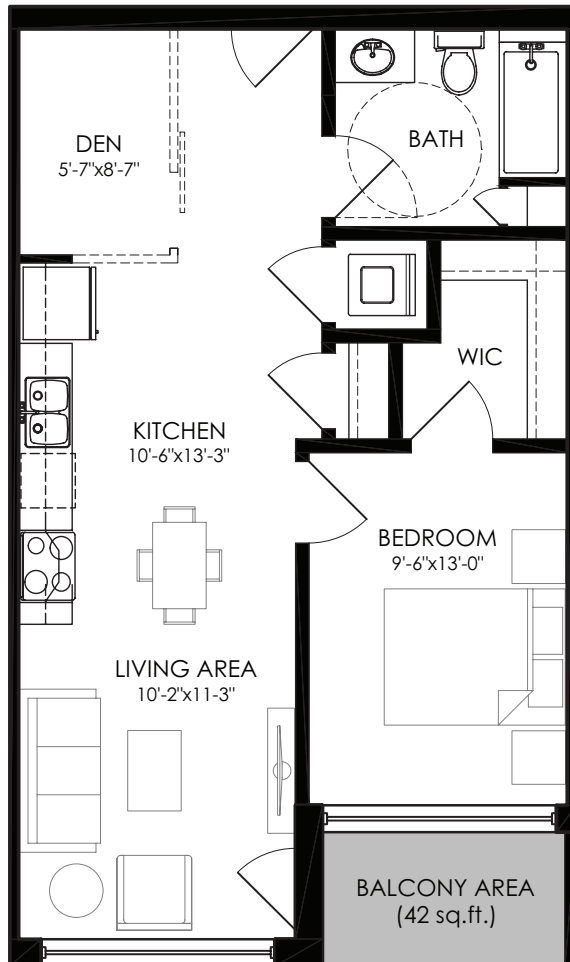

Loft B2

1 Bedroom + Den

Total Size: 751 sq.ft.
Floors: 1, 2, 3, 4, 5, 6

Interior: 709 sq.ft.
Exterior: 42 sq.ft.

Features:

Suite 106 features a 56 sq.ft. walk-up terrace

Suite 107 features a 91 sq.ft. walk-up terrace

*Barrier free