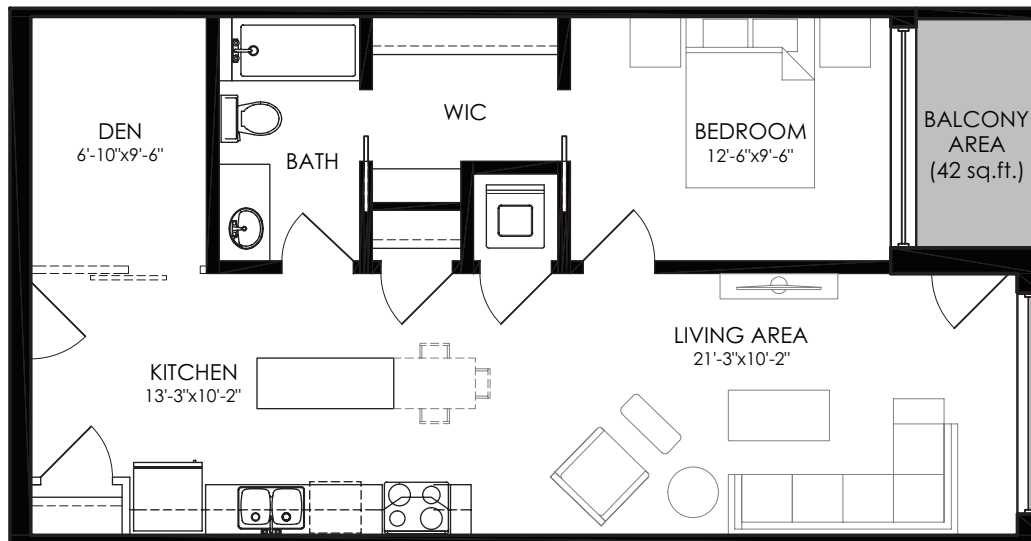

Loft B3

1 Bedroom + Den | With Ensuite

Total Size: 872 sq.ft.
Floors: 1, 2

Interior: 830 sq.ft.
Exterior: 42 sq.ft.

Features:

Suite 119 features a 91 sq.ft. walk-up terrace