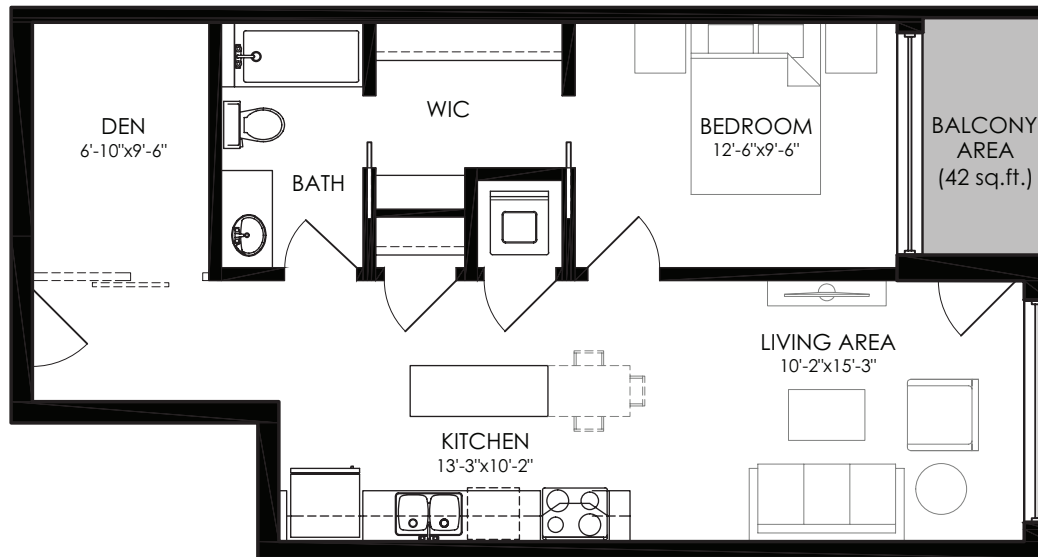

Loft C2

1 Bedroom + Den | With Ensuite

Total Size: 800 sq.ft.
Floors: 1, 2

Interior: 758 sq.ft.
Exterior: 42 sq.ft.

Features:

Suite 120 features a 91 sq.ft. walk-up terrace