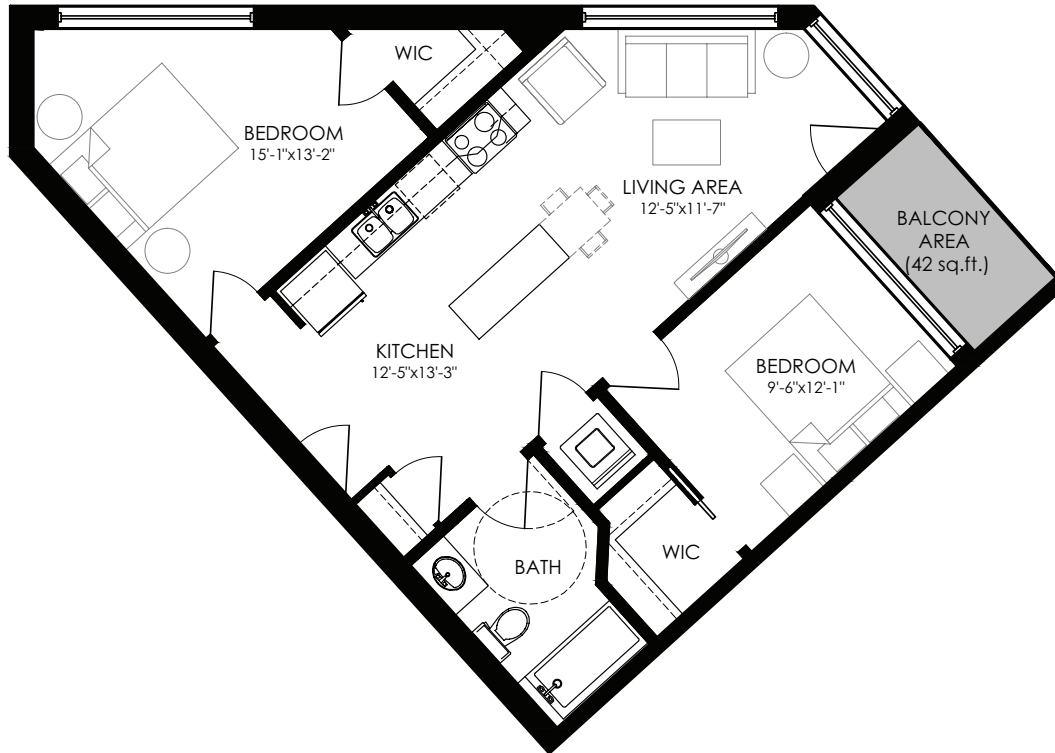

Loft D

2 Bedroom

Total Size: 890 sq.ft.
Floors: 1, 2, 3, 4, 5, 6

Interior: 848 sq.ft.
Exterior: 42 sq.ft.

Features:

Suite 110 features a 105 sq.ft. terrace

*Barrier free

Materials, specifications, and floor plans are subject to change without notice. All renderings are artist's concept. All floor plans are approximate dimensions. Actual usable floor space may vary from the stated floor area. Furniture not included. Layout may be reverse of the unit purchased. E. & O.E.