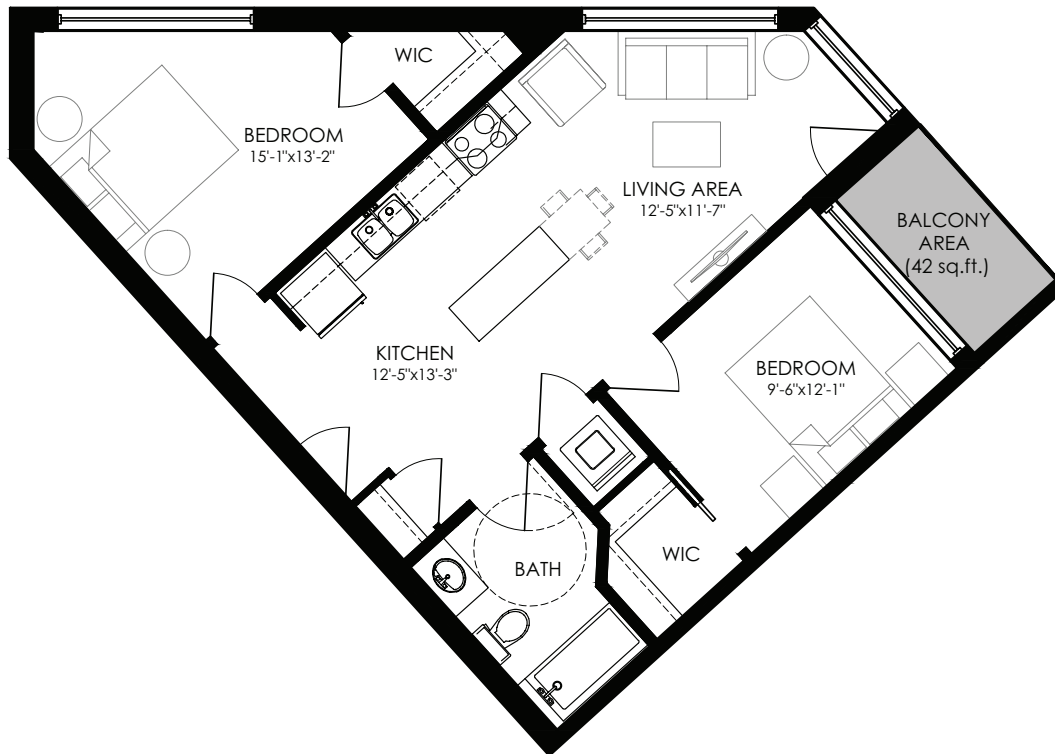

# Loft D

2 Bedroom

**Total Size:** 890 sq.ft.

**Floors:** 1, 2, 3, 4, 5, 6

**Interior:** 848 sq.ft.

**Exterior:** 42 sq.ft.

Floor 6

Floors 3/4/5

Floor 2

Ground Floor

## Features:

Suite 110 features a  
105 sq.ft. terrace

\*Barrier free