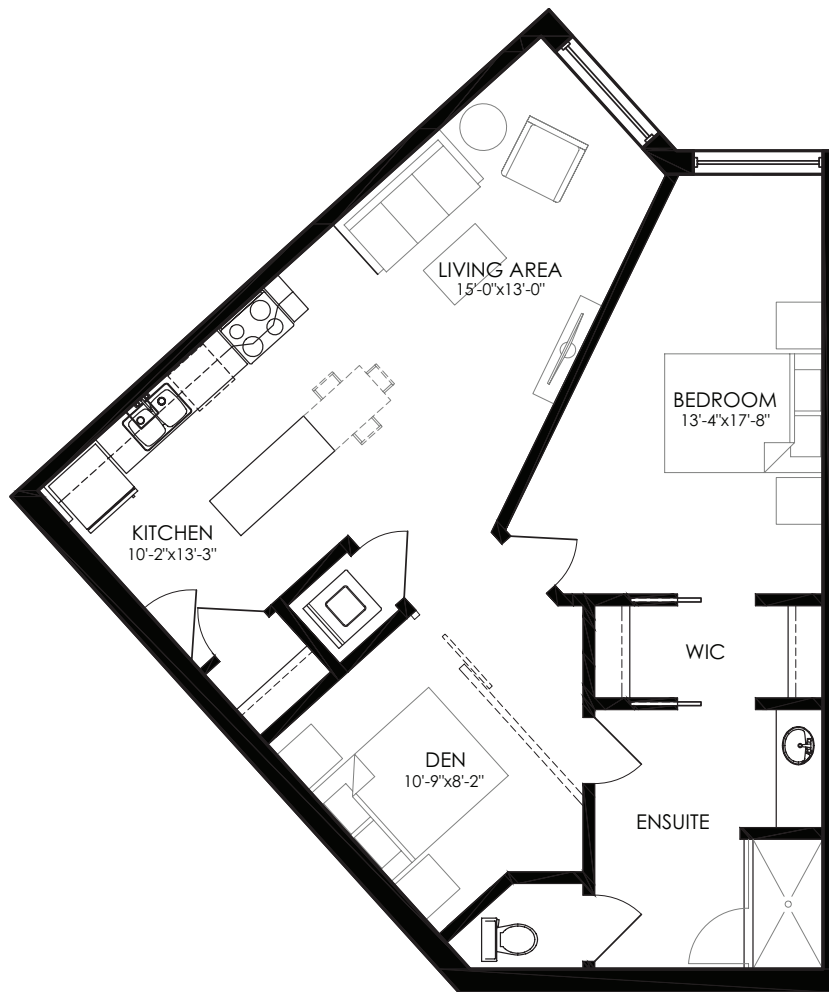

Loft E

1 Bedroom + Den | With Ensuite

Total Size: 945 sq.ft.
Floors: 1, 2, 3, 4, 5, 6

Interior: 945 sq.ft.
Exterior: 0 sq.ft.

Floor 6

Floors 3/4/5

Floor 2

Ground Floor

Features:

Suite 112 features a
62 sq.ft terrace