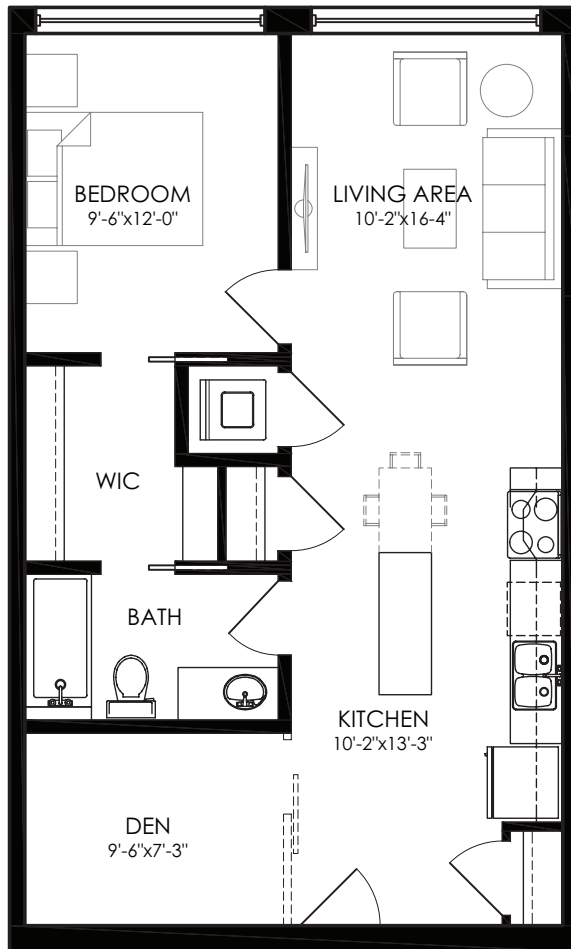

Loft F

1 Bedroom + Den | With Ensuite

Total Size: 752 sq.ft.
Floors: 1, 2, 3, 4, 5, 6

Interior: 752 sq.ft.
Exterior: 0 sq.ft.

Floor 6

Floors 3/4/5

Floor 2

Ground Floor

Features:

Suites 113 and 114 feature a
103 sq.ft. terrace