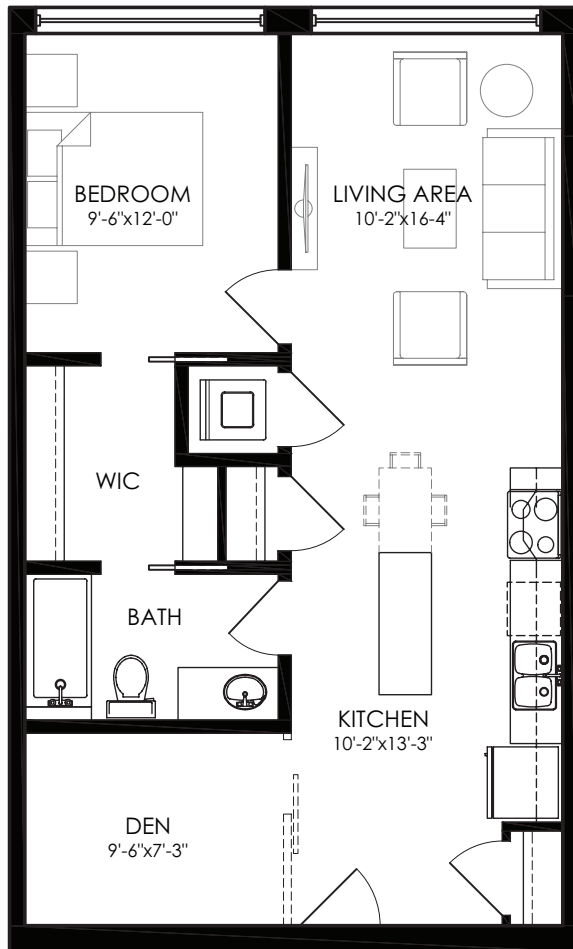

## Loft F

1 Bedroom + Den | With Ensuite

**Total Size:** 752 sq.ft.  
**Floors:** 1, 2, 3, 4, 5, 6

**Interior:** 752 sq.ft.  
**Exterior:** 0 sq.ft.

Floor 6

Floors 3/4/5

Floor 2

Ground Floor

### Features:

Suites 113 and 114 feature a 103 sq.ft. terrace