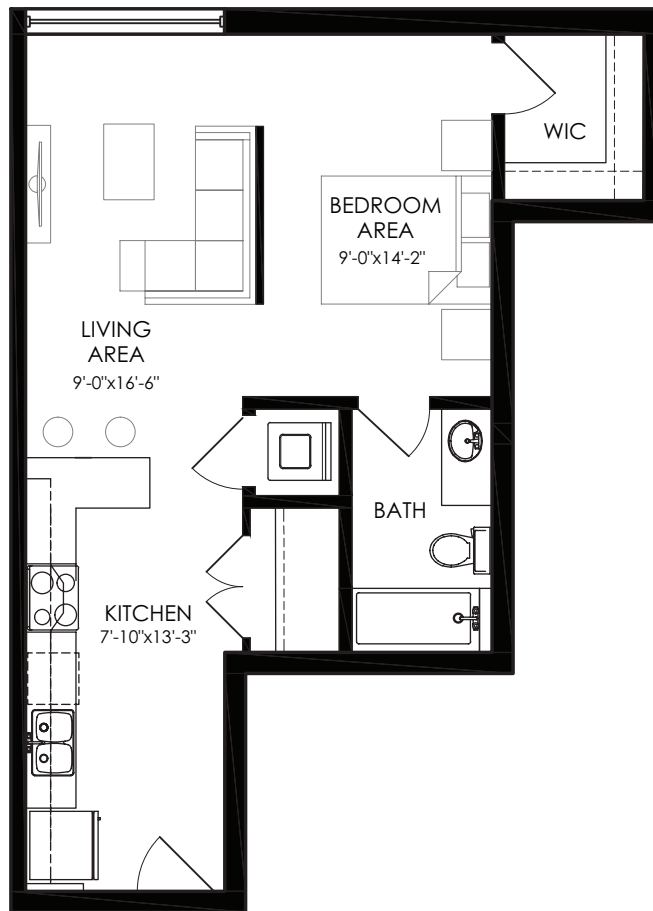

Loft G

Studio

Total Size: 636 sq.ft.
Floors: 2, 3, 4, 5, 6

Interior: 636 sq.ft.
Exterior: 0 sq.ft.

Floor 6

Floors 3/4/5

Floor 2

Ground Floor

Features:

Suite 215 features a
44 sq.ft. balcony