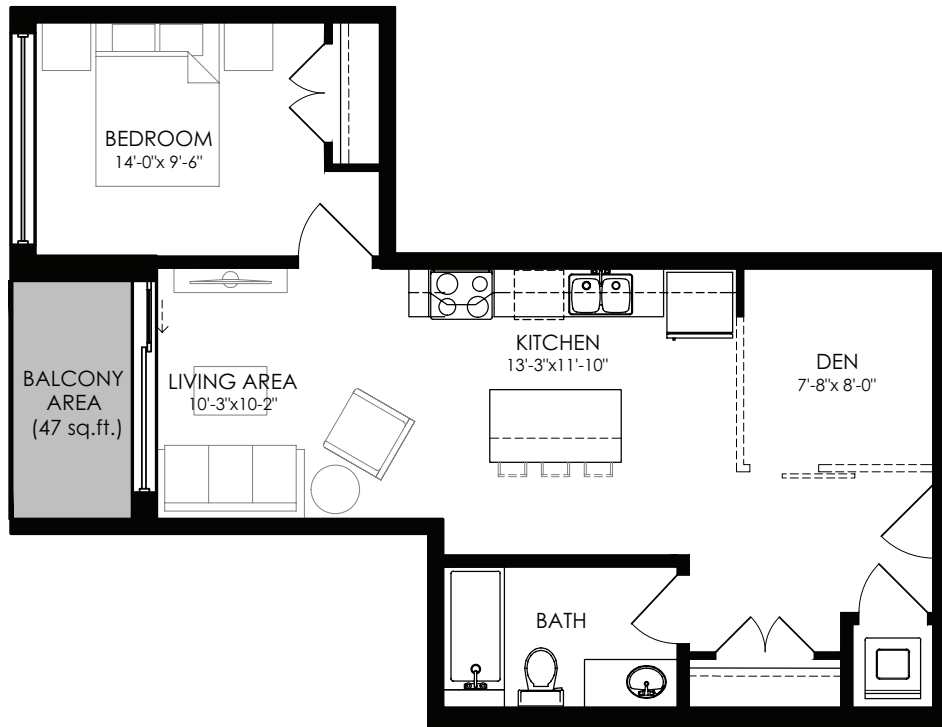

Loft H

1 Bedroom + Den

Total Size: 752 sq.ft.
Floors: 2, 3, 4, 5, 6

Interior: 705 sq.ft.
Exterior: 47 sq.ft.

Floor 6

Floors 3/4/5

Floor 2

Ground Floor

Features:

Suite 216 features a
90 sq.ft. balcony