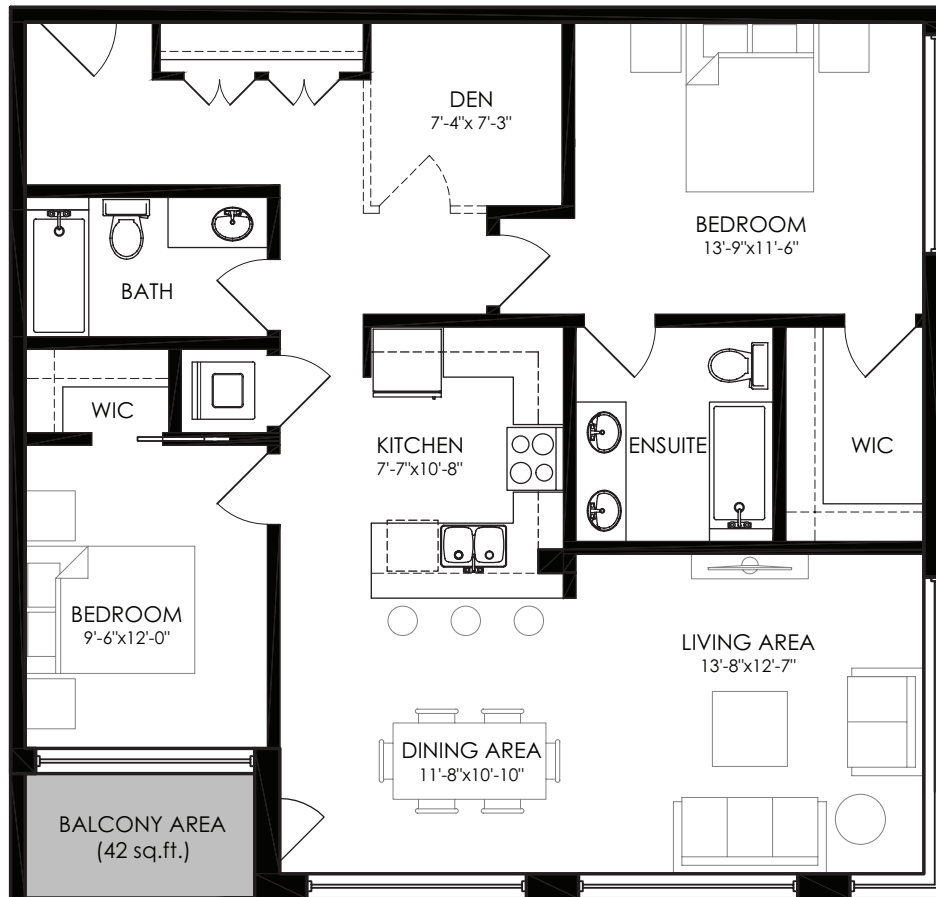

Loft K2

2 Bedroom + Den | With Ensuite

Total Size: 1,288 sq.ft. **Interior:** 1,246 sq.ft.
Floors: 1, 2 **Exterior:** 42 sq.ft.

Features:

Suite 121 features a 91 sq.ft. walk-up terrace