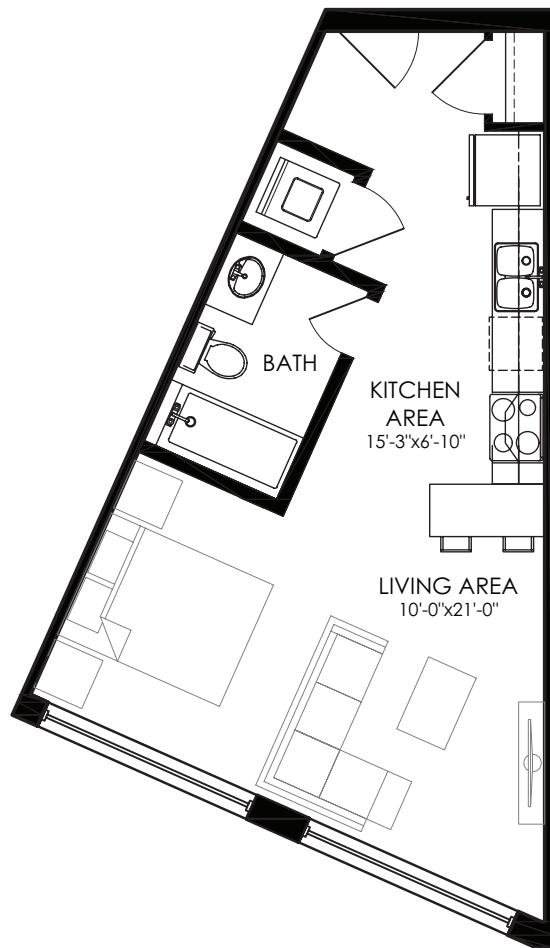

Loft L1

Studio

Total Size: 505 sq.ft.
Floors: 1, 2, 3, 4, 5, 6

Interior: 505 sq.ft.
Exterior: 0 sq.ft.

Floor 6

Floors 3/4/5

Floor 2

Ground Floor

Features:

Suite 104 features a 46 sq.ft. walk-up terrace