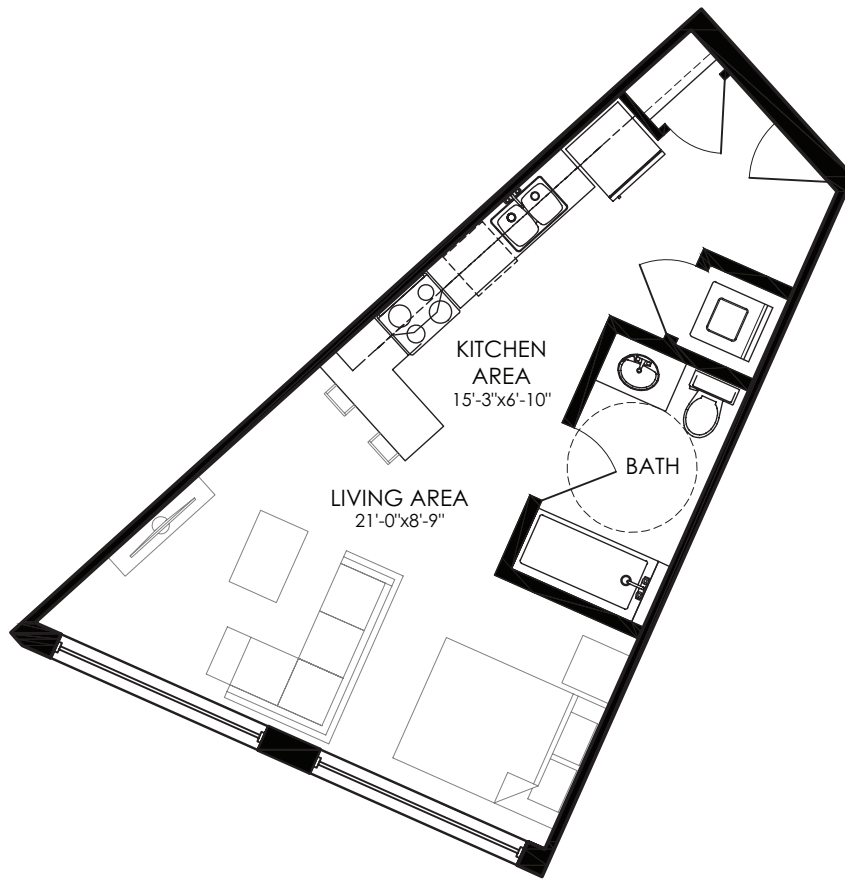

## Loft L2

Studio

**Total Size:** 505 sq.ft.  
**Floors:** 1, 2, 3, 4, 5, 6

**Interior:** 505 sq.ft.  
**Exterior:** 0 sq.ft.

Floor 6

Floors 3/4/5

Floor 2

Ground Floor

### Features:

Suite 105 features a 46 sq.ft. walk-up terrace

\*Barrier free