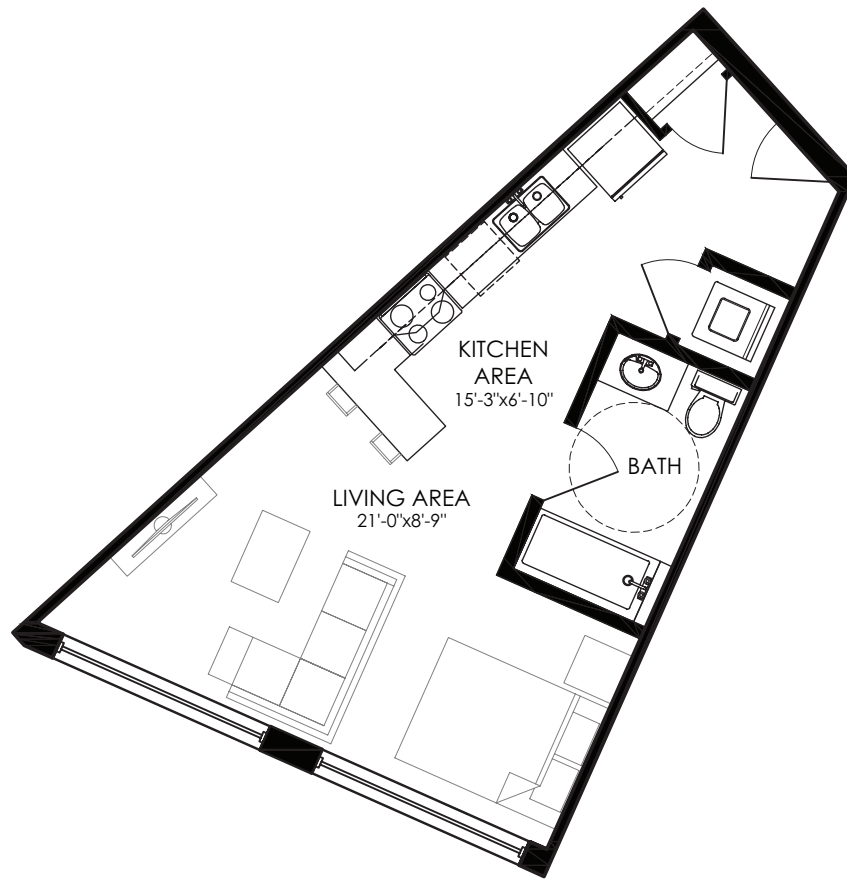

## Loft L2

Studio

**Total Size:** 505 sq.ft.  
**Floors:** 1, 2, 3, 4, 5, 6

**Interior:** 505 sq.ft.  
**Exterior:** 0 sq.ft.

Floor 6

Floors 3/4/5

Floor 2

Ground Floor

### Features:

Suite 105 features a 46 sq.ft. walk-up terrace

\*Barrier free