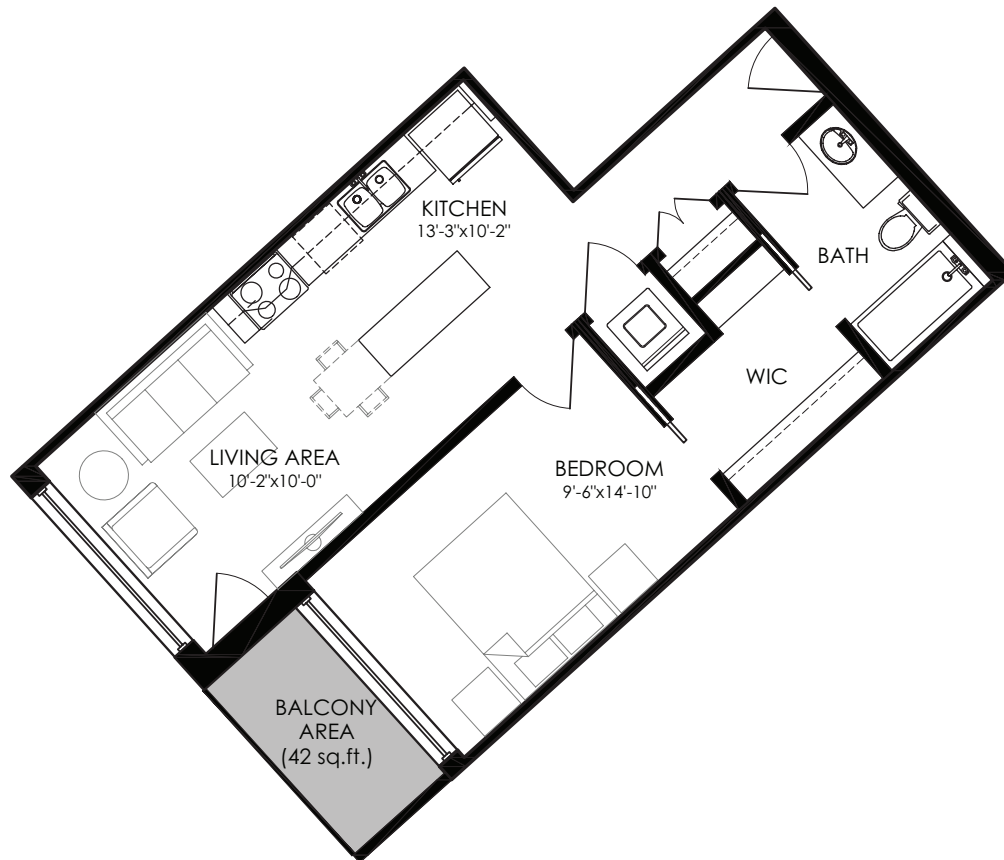

Loft M

1 Bedroom | With Ensuite

Total Size: 679 sq.ft.
Floors: 6

Interior: 637 sq.ft.
Exterior: 42 sq.ft.

Floor 6

Floors 3/4/5

Floor 2

Ground Floor