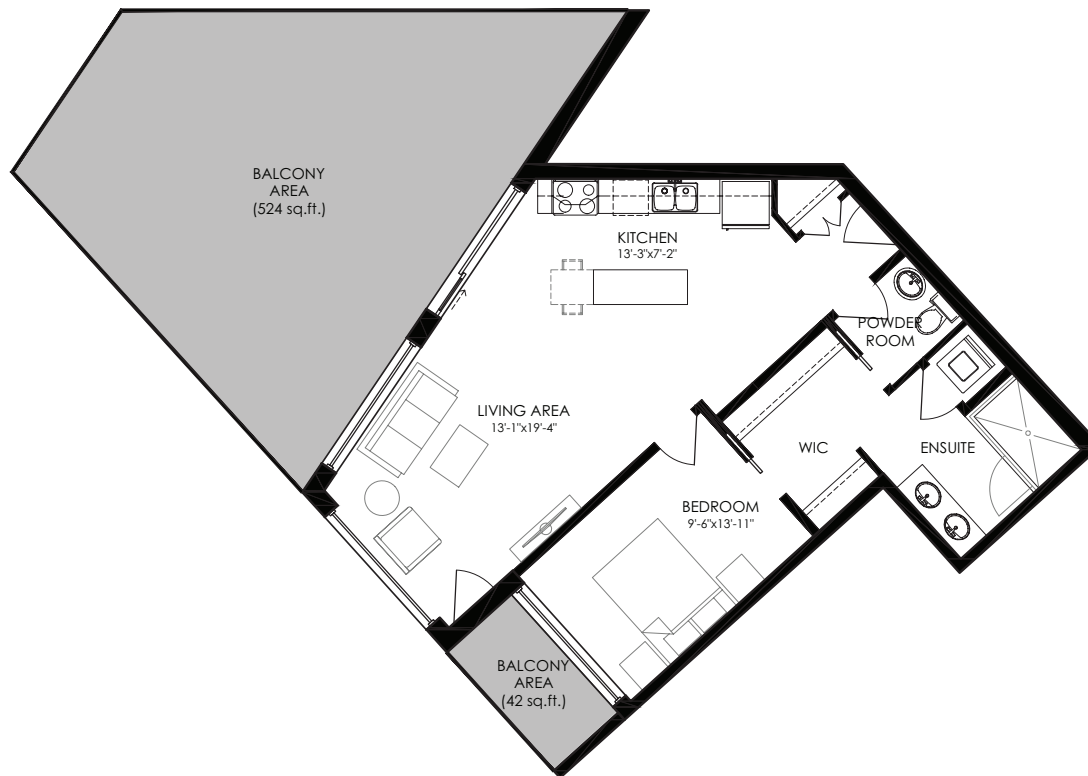

## Loft N

1 Bedroom | With Ensuite

**Total Size:** 1,410 sq.ft. **Interior:** 844 sq.ft.  
**Floors:** 6 **Exterior:** 566 sq.ft.

Floor 6

Floors 3/4/5

Floor 2

Ground Floor