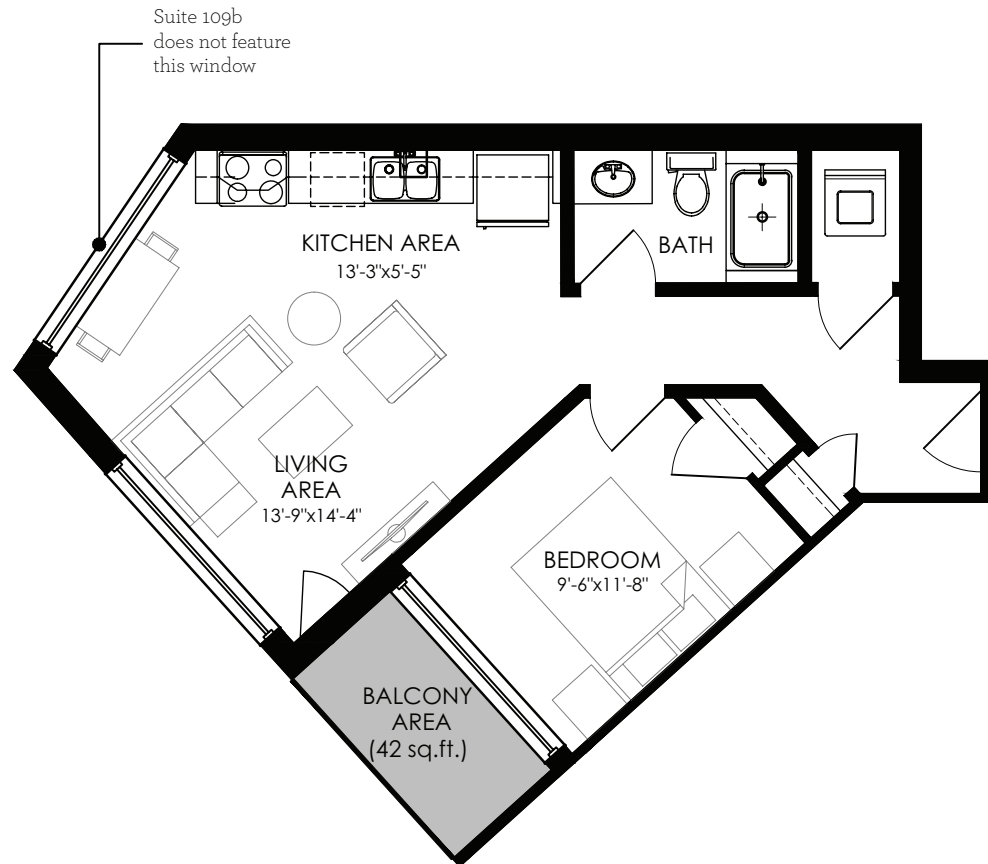

Loft P

1 Bedroom

Total Size: 635 sq.ft.
Floors: 1, 2, 3, 4, 5

Interior: 593 sq.ft.
Exterior: 42 sq.ft.

Features:

Suite 109b features a 91 sq.ft. walk-up terrace