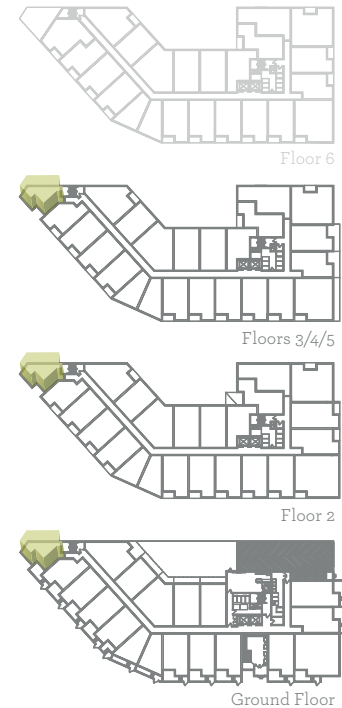

Loft P

1 Bedroom

Total Size: 635 sq.ft.
Floors: 1, 2, 3, 4, 5

Interior: 593 sq.ft.
Exterior: 42 sq.ft.

Features:

Suite 109b features a 91 sq.ft. walk-up terrace