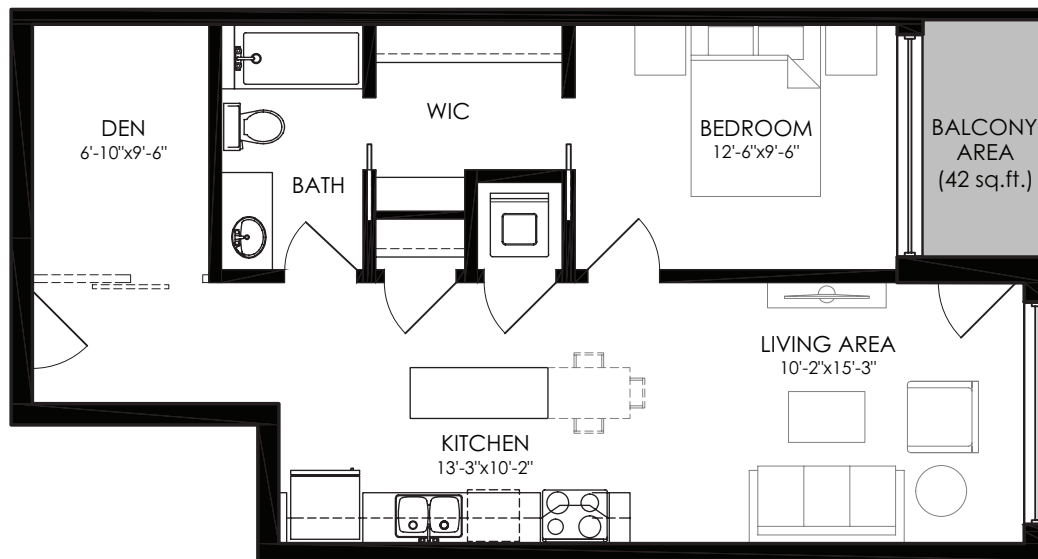

Loft C2

1 Bedroom + Den | With Ensuite

Total Size: 800 sq.ft.
Floors: 1, 2

Interior: 758 sq.ft.
Exterior: 42 sq.ft.

Features:

Suite 120 features a 91 sq.ft. walk-up terrace