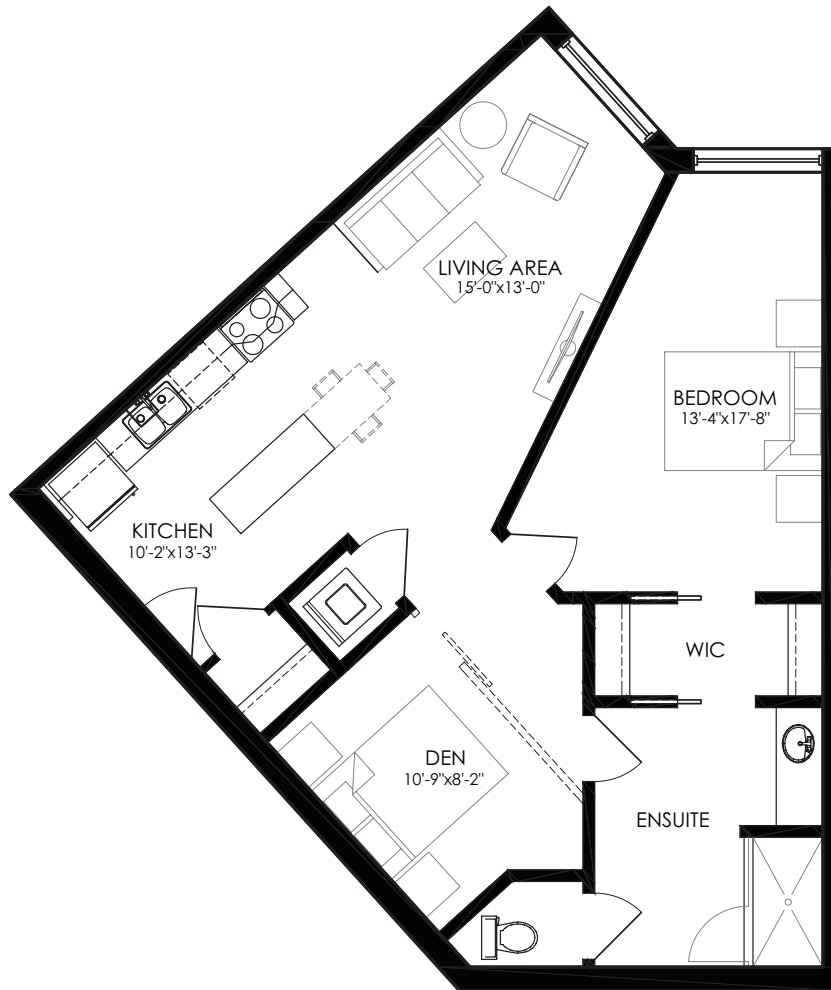

Loft E

1 Bedroom + Den | With Ensuite

Total Size: 945 sq.ft.
Floors: 1, 2, 3, 4, 5, 6

Interior: 945 sq.ft.
Exterior: 0 sq.ft.

Floor 6

Floors 3/4/5

Floor 2

Ground Floor

Features:

Suite 112 features a
62 sq.ft terrace