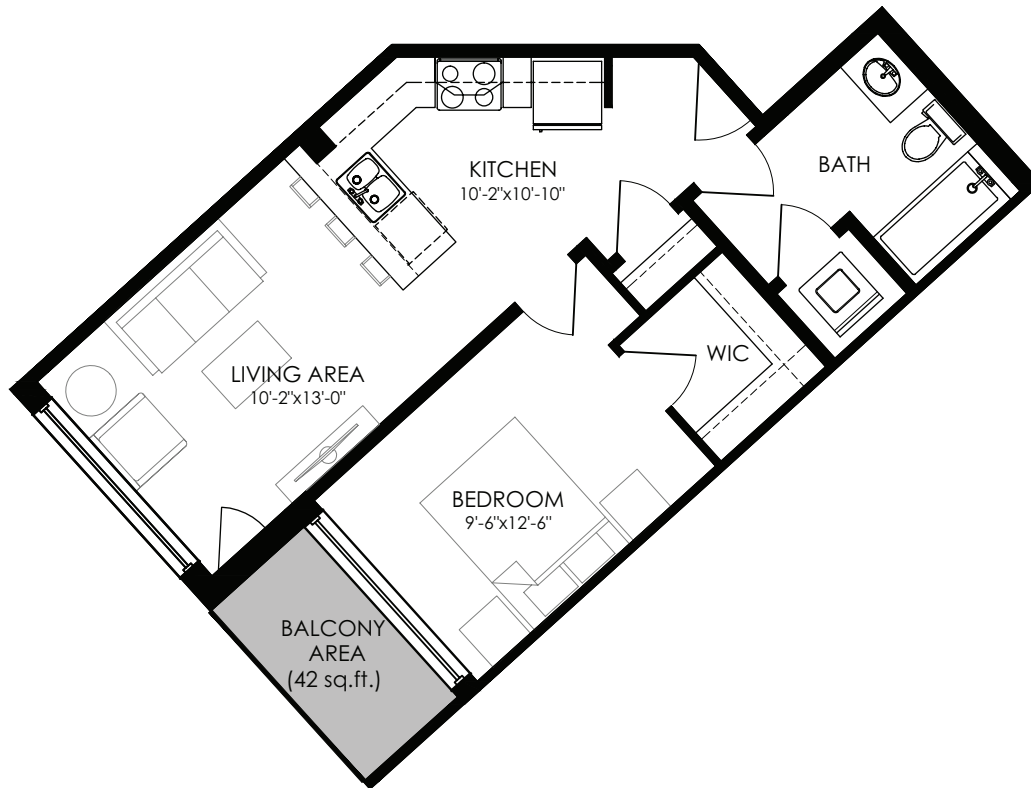

Loft O

1 Bedroom

Total Size: 645 sq.ft.
Floors: 1, 2, 3, 4, 5

Interior: 603 sq.ft.
Exterior: 42 sq.ft.

Features:

Suite 109a features a 91 sq.ft. walk-up terrace