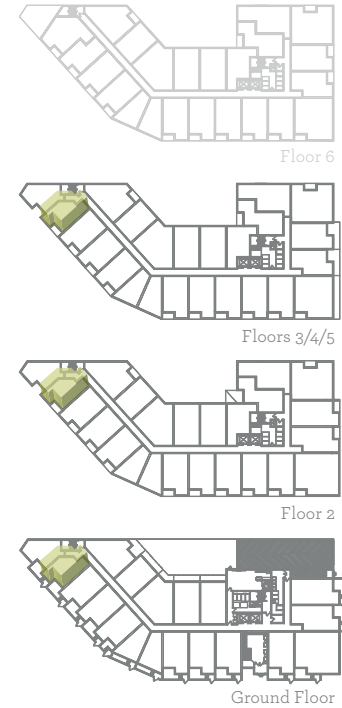

Loft O

1 Bedroom

Total Size: 645 sq.ft.
Floors: 1, 2, 3, 4, 5

Interior: 603 sq.ft.
Exterior: 42 sq.ft.

Features:

Suite 109a features a 91 sq.ft. walk-up terrace